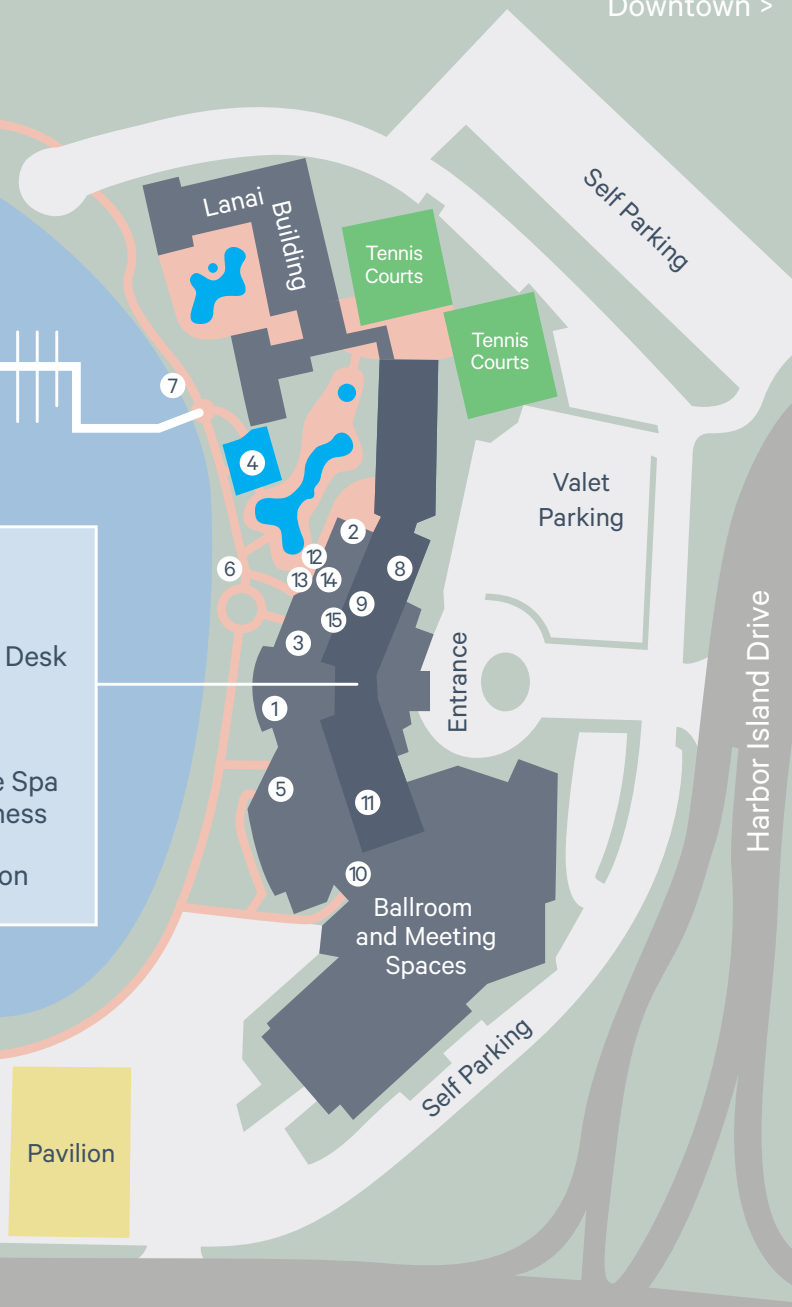

#### Dining Venues

- A. Bay Tower Lounge
- B. Link@Sheraton

### Marina Tower

#### Dining Venues

- 1. Harbor's Edge
- 2. Quinn's Ale House
- 3. Harbor and Vine
- 4. Shoreline
- 5. Marina Market & Café

#### Features

- 8. Lobby / Front Desk
- 9. Concierge
- 10. FedEx
- 11. Gift Shop
- 12. Island Breeze Spa
- 13. Sheraton Fitness
- 14. Game Room
- 15. Link@Sheraton

Harbor Island Drive